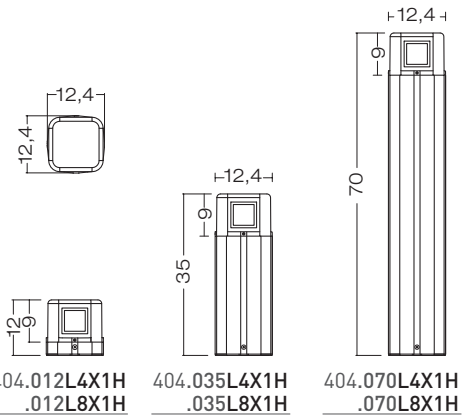

FOR TECHNICAL DETAILS VISIT
www.landa.it

IP65 96°

COLOURS

nhg

oxi

a richiesta / on request
sur demande / a petición
auf Anfrage

Cool white
4000K LED

BASE DIMENSIONS

ELECTRIFICATION

L4X1H	L8X1H	L4X2H
LED 4 W	LED 8 W	LED 2x4 W
3000K	3000K	3000K
305LM	610LM	2x305LM
Ra80	Ra80	Ra80

A++ ÷ A

A++ ÷ A

A++ ÷ A

LED & INSTALLATION

dettagli / details / details
detalles / details:
p.A52-A53

Energy efficiency classes

Included in:

code **0404M004**
Single connection IP68

404.035L4X1 .035L8X1 .035L4X2	404.070L4X1 .070L8X1 .070L4X2