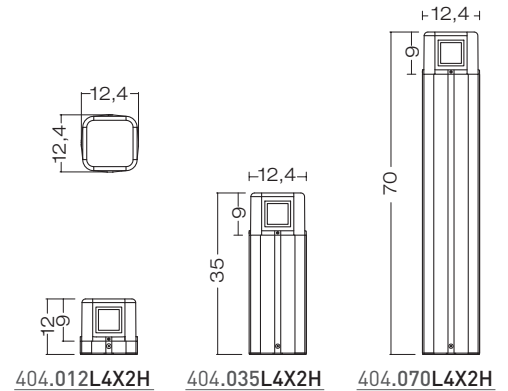

FOR TECHNICAL DETAILS VISIT
www.landa.it

IP65 96°

COLOURS

nhg

oxi

a richiesta / on request
sur demande / a petición
auf Anfrage

Cool white
4000K LED

BASE DIMENSIONS

ELECTRIFICATION

L4X1H	L8X1H	L4X2H
LED 4 W	LED 8 W	LED 2x4 W
3000K	3000K	3000K
305LM	610LM	2x305LM
Ra80	Ra80	Ra80

A++ ÷ A

A++ ÷ A

A++ ÷ A

LED & INSTALLATION

dettagli / details / details
detalles / details:
p.A52-A53

Energy efficiency classes

Included in:

code **0404M004**
Single connection IP68

404.035L4X1 .035L8X1 .035L4X2	404.070L4X1 .070L8X1 .070L4X2