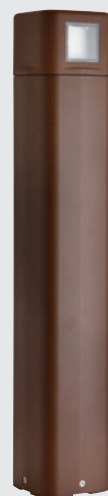

art.  
**404**

designers **Gianbattista Botti & Uff. Tecnico Landa**

**404**

dettagli / details / details  
detalles / details: p.59

CONTEMPORARY

corpo alluminio pressofuso e estruso  
body in die casting and extruded aluminium  
corps en aluminium moulé sous pression et extrudé  
cuerpo aluminio inyectado y extrusionado  
Körper aus Aluminium-Druckguss

diffusore policarbonato trasparente  
diffuser transparent polycarbonate  
diffuseur polycarbonate transparent  
difusor policarbonato transparente  
Diffuser Polykarbonat klar

FOR TECHNICAL DETAILS VISIT  
[www.landa.it](http://www.landa.it)

kubs

Projectors

Recessed

NEW  
Contemporary

Traditional

CONTEMPORARY

71

Thanks to Moretti Luce - IT

Accessories on request:

code 00A404.01P  
Anchor Bolt

code 0404M003  
Loop in loop out IP68

Available for:

404.035L4X1	404.070L4X1
.035L8X1	.070L8X1
.035L4X2	.070L4X2