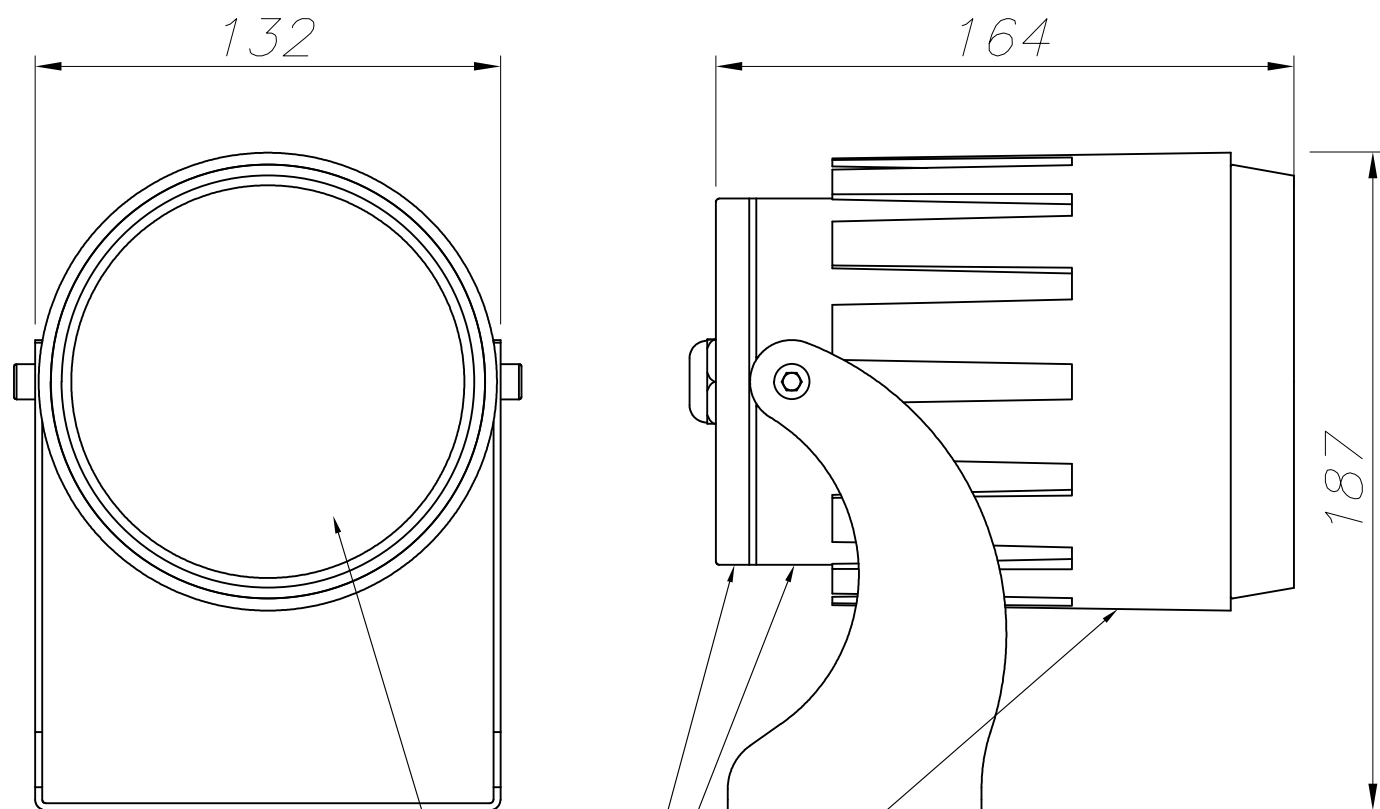

05-9856-34-CL

V1

POWELL Spotlight

Description

LED Spotlight for outdoor use.

With adjustable lighting positioning. Includes drainage holes on the front of the head to avoid water accumulation and maximise the light's useful life. Structure with double body design to prevent heat generated by the LED affecting the useful life of the driver. Adjustable light source. Structure material: High purity aluminium. Structure finish: Grey. Diffuser material: Glass. Diffuser finish: Transparent. UV protection. Warranty: 5 Years.

GEAR

Brand: GALLOP
Gear included: Yes, electronic
Voltage / Frequency:
100-240VAC/50-60Hz
Power Factor: 0.90

Luminaire

Double cable exit: No
Drainage: No
Uv Protection: Yes
Warranty: 5 Years

Logistics

Energy Efficiency: LED A++
EAN Code: 8435381462970
Net Weight (Kg): 1.760
Weight in Kg (packaged): 2.063
Packing: 200 x 155 x 225
Masterbox: 4

The photograph may not match the reference exactly. Please read the product description to identify the finish.

OPTIONAL ACCESSORIES

71-9487-34-34V1

Structure material: Galvanized steel
Net Weight (Kg): 0.790

71-9487-Z5-Z5V1

Structure material: Galvanized steel
Net Weight (Kg): 0.790

CRISTAL TRANSPARENTE
TRANSPARENT GLASS

ALUMINIO INYECTADO
INJECTED ALUMINIUM

ALUMINIO
ALUMINIUM

PLANTILLA DE INSTALACION
INSTALLATION TEMPLATE