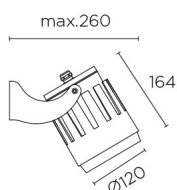

05-9856-34-CL

V1

POWELL Spotlight

Description

LED Spotlight for outdoor use.

With adjustable lighting positioning. Includes drainage holes on the front of the head to avoid water accumulation and maximise the light's useful life. Structure with double body design to prevent heat generated by the LED affecting the useful life of the driver. Adjustable light source. Structure material: High purity aluminium. Structure finish: Grey. Diffuser material: Glass. Diffuser finish: Transparent. UV protection. Warranty: 5 Years.

**Finish**

Grey
Transparent

Material

High purity aluminium
Glass

**TECHNICAL CHARACTERISTICS****Light source**

Light source: LED CREE
Output (W): 18W
Total power consumption (W): 23
Color temperature: Warm White - 3000K
CRI: 80
Real Lumen: 1895
Nominal Lumen: 2029
Qty Leds: 9
Lm/Real W: 82
Life Time: 50.000h L70B30
Bin / Grup: 7C1 o 7B4
MacAdam steps: 3
UGR: 10.8
Photobiological risk: RG2

GEAR

Brand: GALLOP
Gear included: Yes, electronic
Voltage / Frequency:
100-240VAC/50-60Hz
Power Factor: 0.90

Luminaire

Double cable exit: No
Drainage: No
Uv Protection: Yes
Warranty: 5 Years

Logistics

Energy Efficiency: LED A++
EAN Code: 8435381462970
Net Weight (Kg): 1.760
Weight in Kg (packaged): 2.063
Packing: 200 x 155 x 225
Masterbox: 4