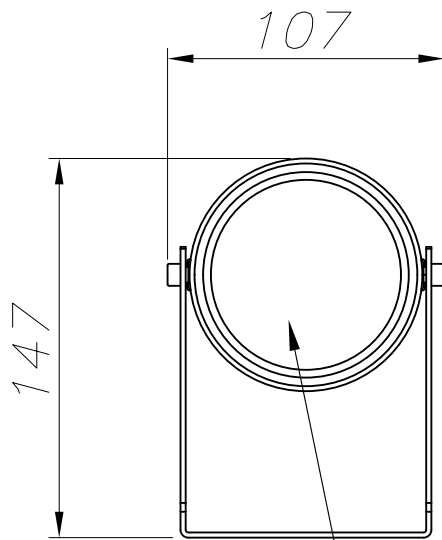

**Finish**

Grey
Transparent

Material

High purity aluminium
Glass

**TECHNICAL CHARACTERISTICS****Light source**

Light source: LED CREE
Output (W): 6W
Total power consumption (W): 9.2
Color temperature: Warm White - 3000K
CRI: 80
Real Lumen: 607
Nominal Lumen: 669
Qty Leds: 3
Lm/Real W: 66
Life Time: 50.000h L70B30
Bin / Grup: 7C1 o 7B4
MacAdam steps: 2
UGR: 8.5
Photobiological risk: RG2

GEAR

Brand: EAGLERISE
Gear included: Yes, electronic
Voltage / Frequency:
100-240VAC/50-60Hz
Power Factor: 0.40

Luminaire

Double cable exit: No
Drainage: No
Uv Protection: Yes
Warranty: 5 Years

Logistics

Energy Efficiency: LED A++
EAN Code: 8435381458812
Net Weight (Kg): 0.895
Weight in Kg (packaged): 1.112
Packing: 140 x 125 x 190
Masterbox: 6

The photograph may not match the reference exactly. Please read the product description to identify the finish.

OPTIONAL ACCESSORIES

71-9487-34-34V1

Structure material: Galvanized steel
Net Weight (Kg): 0.790