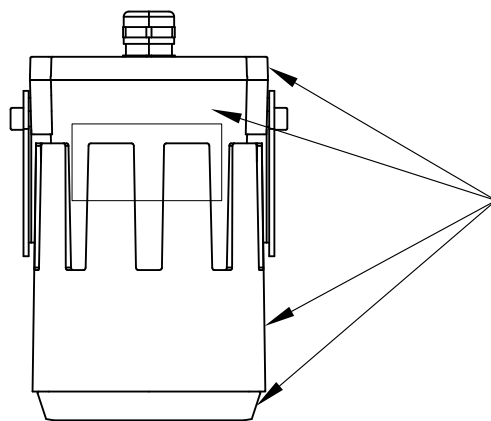

The photograph may not match the reference exactly. Please read the product description to identify the finish.

OPTIONAL ACCESSORIES

71-9487-34-34V1

Structure material: Galvanized steel
Net Weight (Kg): 0.790

CRISTAL TRANSPARENTE
TRANSPARENT GLASS

ALUMINIO
ALUMINIUM

ALUMINIO INYECTADO
INJECTED ALUMINIUM

PLANTILLA DE INSTALACIÓN
INSTALLATION TEMPLATE