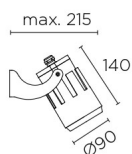

05-9813-34-CL

V1

POWELL Spotlight

**Description**

LED Spotlight for outdoor use.

With adjustable lighting positioning. Includes drainage holes on the front of the head to avoid water accumulation and maximise the light's useful life. Structure with double body design to prevent heat generated by the LED affecting the useful life of the driver. Adjustable light source. Structure material: High purity aluminium. Structure finish: Grey. Diffuser material: Glass. Diffuser finish: Transparent. UV protection. Warranty: 5 Years.

**Finish**

Grey
Transparent

Material

High purity aluminium
Glass

**TECHNICAL CHARACTERISTICS****Light source**

Light source: LED CREE
Output (W): 6W
Total power consumption (W): 9.2
Color temperature: Warm White - 3000K
CRI: 80
Real Lumen: 607
Nominal Lumen: 669
Qty Leds: 3
Lm/Real W: 66
Life Time: 50.000h L70B30
Bin / Grup: 7C1 o 7B4
MacAdam steps: 2
UGR: 8.5
Photobiological risk: RG2

GEAR

Brand: EAGLERISE
Gear included: Yes, electronic
Voltage / Frequency:
100-240VAC/50-60Hz
Power Factor: 0.40

Luminaire

Double cable exit: No
Drainage: No
Uv Protection: Yes
Warranty: 5 Years

Logistics

Energy Efficiency: LED A++
EAN Code: 8435381458812
Net Weight (Kg): 0.895
Weight in Kg (packaged): 1.112
Packing: 140 x 125 x 190
Masterbox: 6