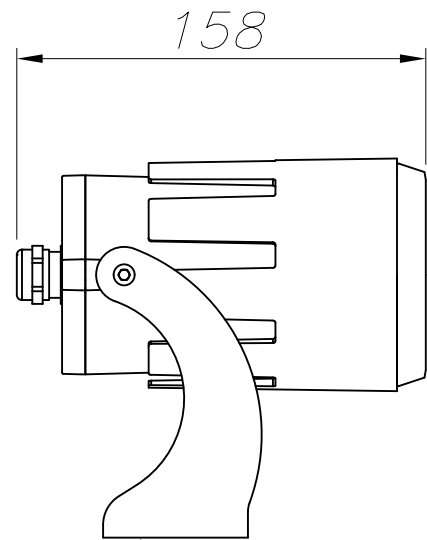

05-9813-34-CL

V1

POWELL Spotlight

**Description**

LED Spotlight for outdoor use.

With adjustable lighting positioning. Includes drainage holes on the front of the head to avoid water accumulation and maximise the light's useful life. Structure with double body design to prevent heat generated by the LED affecting the useful life of the driver. Adjustable light source. Structure material: High purity aluminium. Structure finish: Grey. Diffuser material: Glass. Diffuser finish: Transparent. UV protection. Warranty: 5 Years.

GEAR

Brand: EAGLERISE
Gear included: Yes, electronic
Voltage / Frequency:
100-240VAC/50-60Hz
Power Factor: 0.40

Luminaire

Double cable exit: No
Drainage: No
Uv Protection: Yes
Warranty: 5 Years

Logistics

Energy Efficiency: LED A++
EAN Code: 8435381458812
Net Weight (Kg): 0.895
Weight in Kg (packaged): 1.112
Packing: 140 x 125 x 190
Masterbox: 6

The photograph may not match the reference exactly. Please read the product description to identify the finish.

OPTIONAL ACCESSORIES

71-9487-34-34V1

Structure material: Galvanized steel
Net Weight (Kg): 0.790

CRISTAL TRANSPARENTE
TRANSPARENT GLASS

ALUMINIO
ALUMINIUM

ALUMINIO INYECTADO
INJECTED ALUMINIUM

PLANTILLA DE INSTALACIÓN
INSTALLATION TEMPLATE