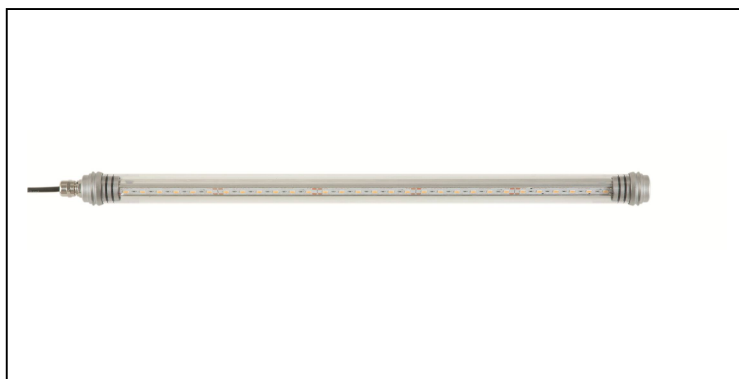

Technical data sheet

All right reserved Landa illuminotecnica S.p.A.
will reserve to change the specific note without
any written notice.

LANDA[®]
illuminotecnica

TUBO

Article 6011.1000L20N

Product type: Linear

Body material
Anodized aluminium AW 6060 and extruded polycarbonate

Diffuser in transparent polycarbonate

Transformer not included

IP67

Powered by Liteon®

20W 24V DC

Beam 150°

4000K Ra80 2400LM

Dimmable: YES

Supplied with 2 mt. cable -05RN-F

Accessories:

00A6001.01

00A6001.02

00A6001.03

00A6001.04

00A6001.05