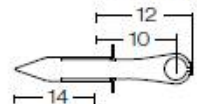

Dimmable: YES

Supplied with 2 mt. cable -05RN-F

Accessories:

00A6001.01

00A6001.02

00A6001.03

00A6001.04

00A6001.05