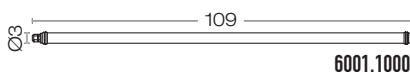

# tubo

**LED**  
powered by  
Liteon® Optoelectronics

simmetrico  
symmetric  
symétriques  
simétrico  
symmetrisch

example code:  
| art. | size | LED |  |  
6001 .0500 L10 H

art.  
**6001**  
**6002**

design Ufficio Tecnico Landa