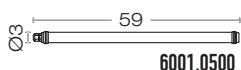

# tubo

**LED**  
powered by  
Liteon® Optoelectronics

simmetrico  
symmetric  
symétriques  
simétrico  
symmetrisch

example code:  
| art. | size | LED |  |  
6001 .0500 L10 H

art.  
**6001**  
**6002**

design Ufficio Tecnico Landa