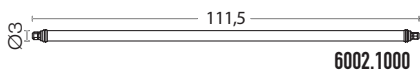

tubo

LED
powered by
Liteon® Optoelectronics

simmetrico
symmetric
symétriques
simétrico
symmetrisch

example code:
| art. | size | LED | |
6001 .0500 L10 H

art.
6001
6002

design Ufficio Tecnico Landa

single connection
2 Mt. cable
-05RN-F
included

art.		°C	W	V	Type		Ra
6001.0500L10N		150°	25	10	24 d.c.	4000K 1200LM	80
6001.0500L10H						3000K 1050LM	80
6001.1000L20N		150°	25	20	24 d.c.	4000K 2400LM	80
6001.1000L20H						3000K 2100LM	80

CONTEMPORARY

54

corpo alluminio estruso
anodizzato e policarbonato
trasparente

body in extruded anodized
aluminium and transparent
polycarbonate

corps en aluminium extrudé
anodisé et polycarbonate
transparent

cuero en aluminio
extrusionado y anodizado y
policarbonato transparente

Körper aus eloxiertem
fließgepresst Aluminium und
Polykarbonat klar

diffusore policarbonato opale
diffuser opal polycarbonate
diffuseur polycarbonate
opaque
difusor policarbonato ópalo
Diffuser Polykarbonat opal

24V d.c.

loop in loop out connection
2x2 Mt. cable
-05RN-F
included

art.		°C	W	V	Type		Ra
6002.0500L10N		150°	25	10	24 d.c.	4000K 1200LM	80
6002.0500L10H						3000K 1050LM	80
6002.1000L20N		150°	25	20	24 d.c.	4000K 2400LM	80
6002.1000L20H						3000K 2100LM	80

FOR TECHNICAL DETAILS VISIT
www.landa.it

IP67

ELECTRIFICATION

Transformer available:

cod. 0409BT014 – GE LIGHTING IP67 24V d.c. 12W
cod. 0409BT015 – GE LIGHTING IP67 24V d.c. 25W

Transformer on request:

cod. 0409BT016 to connect up to 8 pcs/10W - GE Lighting IP67 24V d.c. 100W
cod. 0409BT016 to connect up to 4 pcs/20W - GE Lighting IP67 24V d.c. 100W

Accessories on request:

code 0404M011
Single connection IP68

LED & INSTALLATION

dettagli / details / details
detales / details:
p.A52-A53

Energy efficiency classes

A++ ÷ A