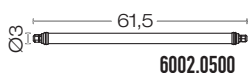

tubo

LED
powered by
Liteon® Optoelectronics

simmetrico
symmetric
symétriques
simétrico
symmetrisch

example code:
| art. | size | LED | |
6001 .0500 L10 H

art.
6001
6002

design Ufficio Tecnico Landa

single connection
2 Mt. cable
-05RN-F
included

art.		°C	W	V	Type		Ra
6001.0500L10N		150°	25	10	24 d.c.	4000K 1200LM	80
6001.0500L10H						3000K 1050LM	80
6001.1000L20N		150°	25	20	24 d.c.	4000K 2400LM	80
6001.1000L20H						3000K 2100LM	80

CONTEMPORARY

54

corpo alluminio estruso
anodizzato e policarbonato
trasparente

body in extruded anodized
aluminium and transparent
polycarbonate

corps en aluminium extrudé
anodisé et polycarbonate
transparent

cuero en aluminio
extrusionado y anodizado y
policarbonato transparente

Körper aus eloxiertem
fließgepresst Aluminium und
Polykarbonat klar

diffusore policarbonato opale
diffuser opal polycarbonate
diffuseur polycarbonate
opaque
difusor policarbonato ópalo
Diffuser Polykarbonat opal

24V d.c.

loop in loop out connection
2x2 Mt. cable
-05RN-F
included

art.		°C	W	V	Type		Ra
6002.0500L10N		150°	25	10	24 d.c.	4000K 1200LM	80
6002.0500L10H						3000K 1050LM	80
6002.1000L20N		150°	25	20	24 d.c.	4000K 2400LM	80
6002.1000L20H						3000K 2100LM	80

FOR TECHNICAL DETAILS VISIT
www.landa.it

IP67

ELECTRIFICATION

Transformer available:

cod. 0409BT014 – GE LIGHTING IP67 24V d.c. 12W
cod. 0409BT015 – GE LIGHTING IP67 24V d.c. 25W

Transformer on request:

cod. 0409BT016 to connect up to 8 pcs/10W - GE Lighting IP67 24V d.c. 100W
cod. 0409BT016 to connect up to 4 pcs/20W - GE Lighting IP67 24V d.c. 100W

Accessories on request:

code 0404M011
Single connection IP68

LED & INSTALLATION

dettagli / details / details
detales / details:
p.A52-A53

Energy efficiency classes

A++ ÷ A