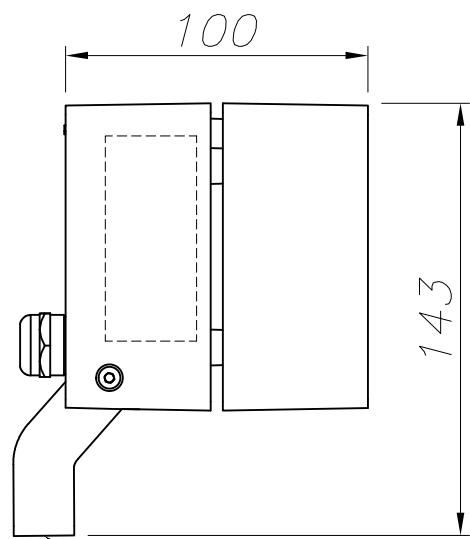

The photograph may not match the reference exactly. Please read the product description to identify the finish.

OPTIONAL ACCESSORIES

71-9487-34-34

3x1 Pole

Structure material: Galvanized steel
Dimensions: 0 x x 830
Net Weight (Kg): 0.000

71-9487-Z5-Z5

3x1 Pole

Structure material: Galvanized steel
Dimensions: 0 x x 830
Net Weight (Kg): 0.000

71-9487-Z5-Z5V1

Structure material: Galvanized steel
Net Weight (Kg): 0.790

PC TRANSPARENTE
TRANSPARENT PC