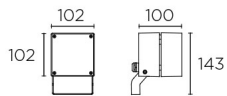

**Finish**

Urban grey
Transparent

Material

High purity aluminium
Polycarbonate

**TECHNICAL CHARACTERISTICS****Light source**

Light source: LED CREE
Output (W): 15W
Total power consumption (W): 18.6W
Color temperature: Neutral white - 4000K
CRI: 80
Real Lumen: 1433
Nominal Lumen: 1836
Qty Leds: 5
Lm/Real W: 77
Life Time: 50.000h L90B10
Bin / Grup: 5A3 o 5D2
MacAdam steps: 3
UGR: 13.4
Photobiological risk: RG2

The photograph may not match the reference exactly. Please read the product description to identify the finish.

OPTIONAL ACCESSORIES

71-9487-34-34

3x1 Pole

Structure material: Galvanized steel
Dimensions: 0 x x 830
Net Weight (Kg): 0.000

71-9487-Z5-Z5

3x1 Pole

Structure material: Galvanized steel
Dimensions: 0 x x 830
Net Weight (Kg): 0.000

71-9487-Z5-Z5V1

Structure material: Galvanized steel
Net Weight (Kg): 0.790

PC TRANSPARENTE
TRANSPARENT PC