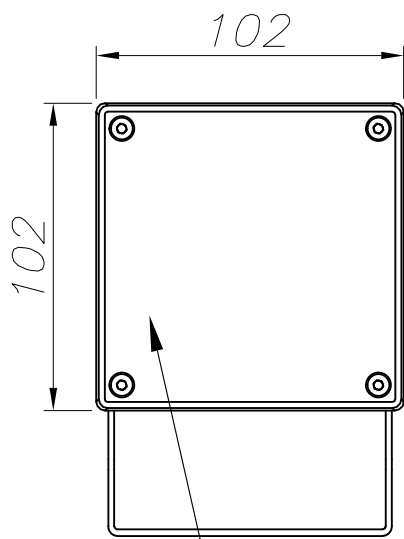

The photograph may not match the reference exactly. Please read the product description to identify the finish.

OPTIONAL ACCESSORIES

71-9487-34-34

3x1 Pole

Structure material: Galvanized steel
Dimensions: 0 x x 830
Net Weight (Kg): 0.000

71-9487-Z5-Z5

3x1 Pole

Structure material: Galvanized steel
Dimensions: 0 x x 830
Net Weight (Kg): 0.000

71-9487-Z5-Z5V1

Structure material: Galvanized steel
Net Weight (Kg): 0.790

PC TRANSPARENTE
TRANSPARENT PC