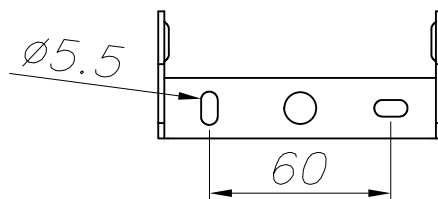

The photograph may not match the reference exactly. Please read the product description to identify the finish.

OPTIONAL ACCESSORIES

71-9487-34-34

3x1 Pole

Structure material: Galvanized steel
Dimensions: 0 x x 830
Net Weight (Kg): 0.000

71-9487-Z5-Z5

3x1 Pole

Structure material: Galvanized steel
Dimensions: 0 x x 830
Net Weight (Kg): 0.000

71-9487-Z5-Z5V1

Structure material: Galvanized steel
Net Weight (Kg): 0.790

PC TRANSPARENTE
TRANSPARENT PC

ALUMINIO
ALUMINIUM

ALUMINIO INYECTADO
INJECTED ALUMINIUM

PLANTILLA DE INSTALACIÓN
INSTALLATION TEMPLATE