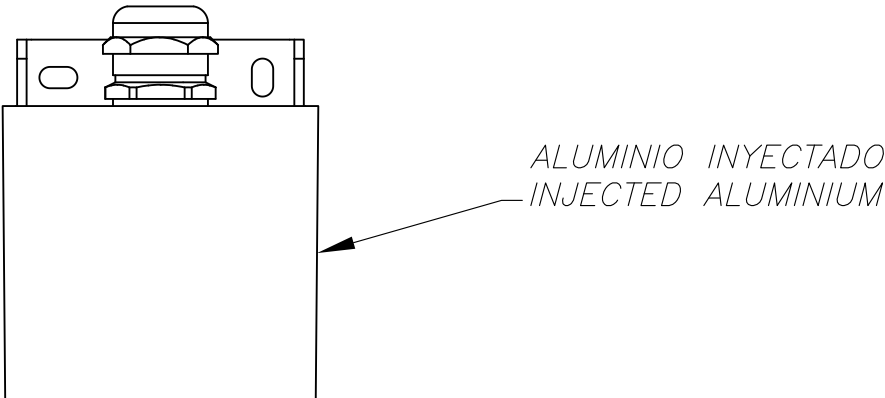

CUBE Spotlight

**Description**

LED Spotlight

For uplighting.. Structure with double body design to prevent heat generated by the LED affecting the useful life of the driver. Adjustable light source. Structure material: High purity aluminium. Structure finish: Urban grey. Diffuser material: Polycarbonate. Diffuser finish: Transparent. UV protection. Warranty: 5 Years.

OPTIONAL ACCESSORIES

71-9992-Z5-Z5

Structure material: High purity aluminium
Dimensions: - x - x -
Net Weight (Kg): 0.025

71-9487-Z5-Z5V1

Structure material: Galvanized steel
Net Weight (Kg): 0.790

PLANTILLA DE INSTALACIÓN
INSTALLATION TEMPLATE