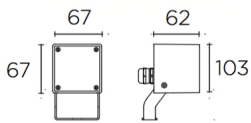

FinishUrban grey
Transparent**Material**High purity aluminium
Polycarbonate**TECHNICAL CHARACTERISTICS****Light source**

Light source: LED CREE
Output (W): 2.1W
Total power consumption (W): 4 W
Color temperature: Warm White - 3000K
CRI: 80
Real Lumen: 204
Nominal Lumen: 295
Qty Leds: 1
Lm/Real W: 51
Life Time: 50.000h L90B10
Bin / Grup: 7C1 o 7B4
MacAdam steps: 3
UGR: 16.8
Photobiological risk: RG2