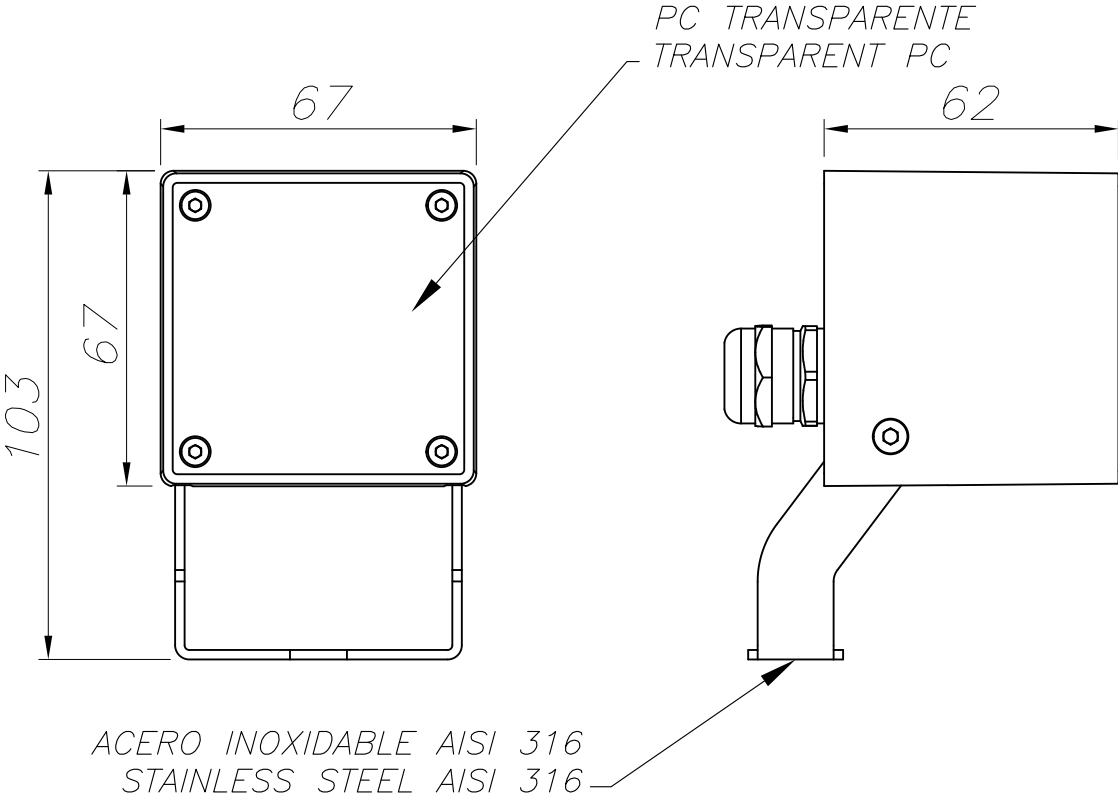

CUBE Spotlight

**Description**

LED Spotlight

For uplighting.. Structure with double body design to prevent heat generated by the LED affecting the useful life of the driver. Adjustable light source. Structure material: High purity aluminium. Structure finish: Urban grey. Diffuser material: Polycarbonate. Diffuser finish: Transparent. UV protection. Warranty: 5 Years.

FinishUrban grey
Transparent**Material**High purity aluminium
Polycarbonate**TECHNICAL CHARACTERISTICS****Light source**

Light source: LED CREE
Output (W): 2.1W
Total power consumption (W): 4 W
Color temperature: Warm White - 3000K
CRI: 80
Real Lumen: 204
Nominal Lumen: 295
Qty Leds: 1
Lm/Real W: 51
Life Time: 50.000h L90B10
Bin / Grup: 7C1 o 7B4
MacAdam steps: 3
UGR: 16.8
Photobiological risk: RG2

Logistics

Energy Efficiency: LED A++
EAN Code: 8435381497835
Net Weight (Kg): 0.000
Packing: - x - x -
Masterbox: 18

The photograph may not match the reference exactly. Please read the product description to identify the finish.

OPTIONAL ACCESSORIES

71-9992-Z5-Z5

Structure material: High purity aluminium
Dimensions: - x - x -
Net Weight (Kg): 0.025

71-9487-Z5-Z5V1

Structure material: Galvanized steel
Net Weight (Kg): 0.790

PLANTILLA DE INSTALACIÓN
INSTALLATION TEMPLATE