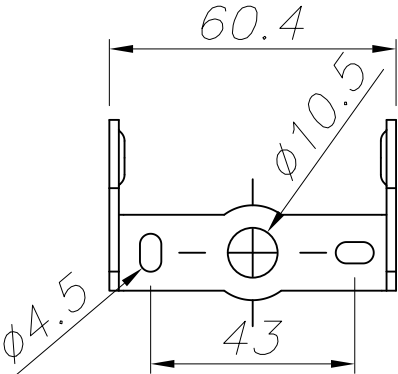

OPTIONAL ACCESSORIES

71-9992-Z5-Z5

Structure material: High purity aluminium
Dimensions: - x - x -
Net Weight (Kg): 0.025

71-9487-Z5-Z5V1

Structure material: Galvanized steel
Net Weight (Kg): 0.790

PLANTILLA DE INSTALACIÓN
INSTALLATION TEMPLATE