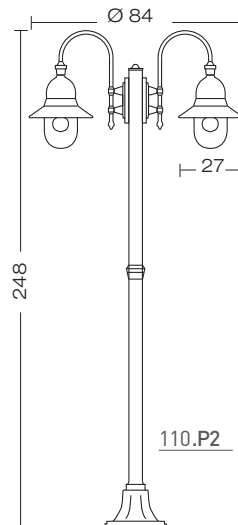

TRADITIONAL
174

corpo alluminio pressofuso
body in die casting aluminium
corps en aluminium moulé
sous pression
cuerpo aluminio inyectado
Körper aus Aluminium-
Druckguss

diffusore policarbonato
trasparente
diffuser transparent
polycarbonate
diffuseur polycarbonate
transparent
difusor policarbonato
transparente
Diffuser Polykarbonat klar

FOR TECHNICAL DETAILS VISIT
www.landa.it

IP43

960°

BASE DIMENSIONS