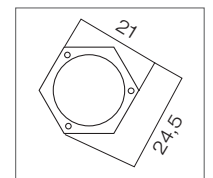

FOR TECHNICAL DETAILS VISIT
www.landa.it

IP43

960°