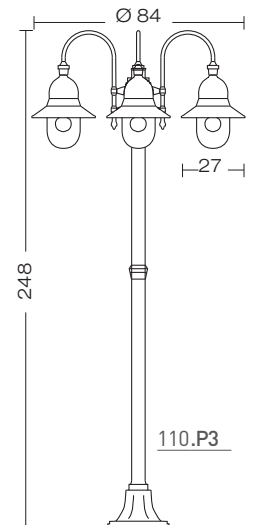

TRADITIONAL
174

corpo alluminio pressofuso
body in die casting aluminium
corps en aluminium moulé
sous pression
cuerpo aluminio inyectado
Körper aus Aluminium-
Druckguss

diffusore policarbonato
trasparente
diffuser transparent
polycarbonate
diffuseur polycarbonate
transparent
difusor policarbonato
transparente
Diffuser Polykarbonat klar

FOR TECHNICAL DETAILS VISIT
www.landa.it

IP43

960°

BASE DIMENSIONS