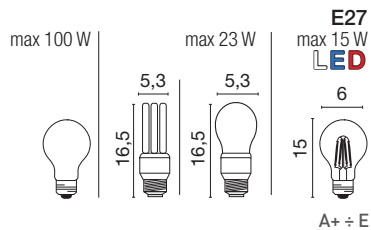

IP43

960°

BASE DIMENSIONS

ELECTRIFICATION

Energy efficiency classes

A+ ÷ E

COLOURS

saturno