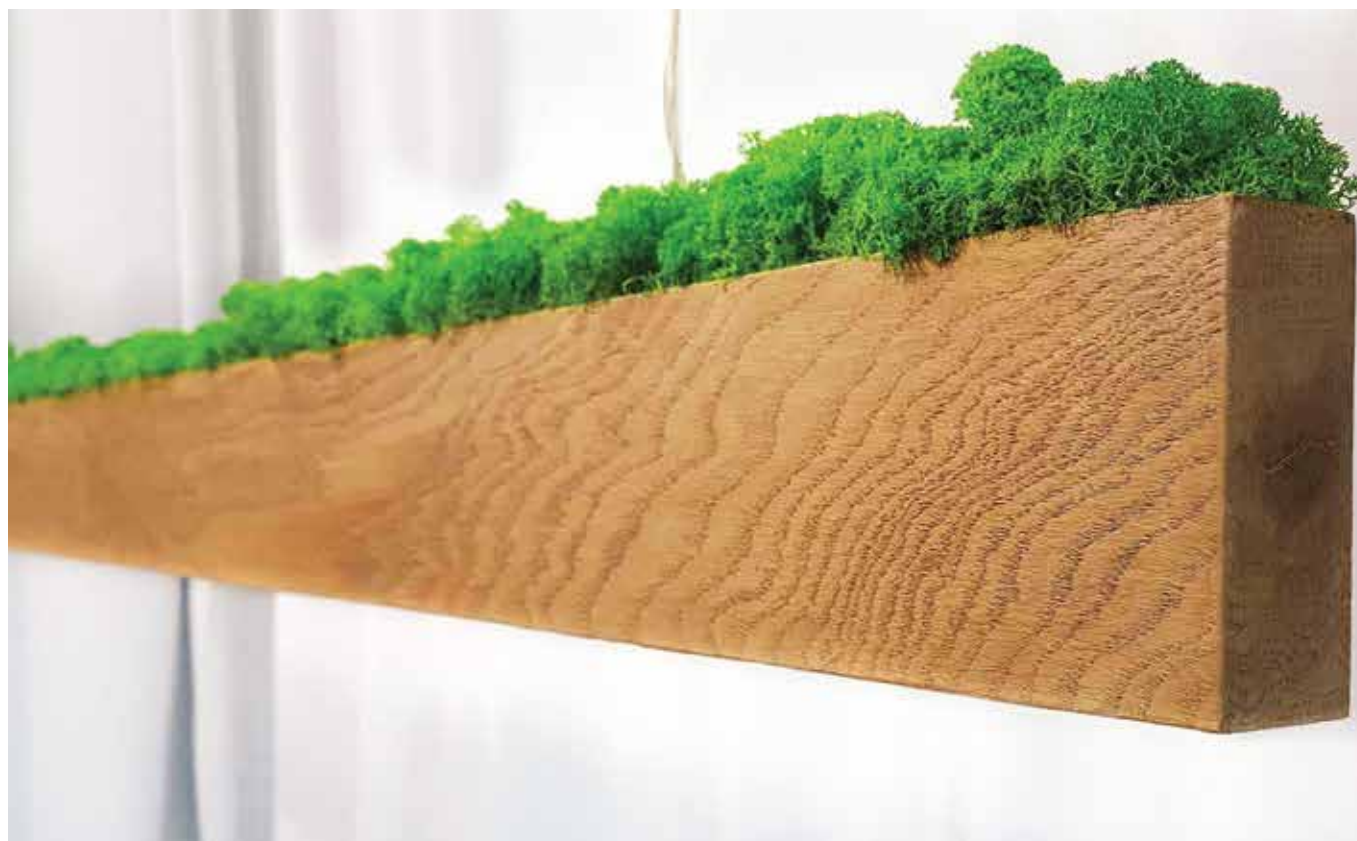

CHARACTERISTICS

- LED luminaire with avantgarde design
- Luminaires without diffuser
- Thermaly optimized LED solutions
- Different RAL colours and cover materials are available
- Aesthetic and luxury lighting for offices, houses, corridors, common rooms and more
- Available with different outputs
- Available with different colour temperature: 3000°K, 4000°K or 6000°K
- Outdoor installation available